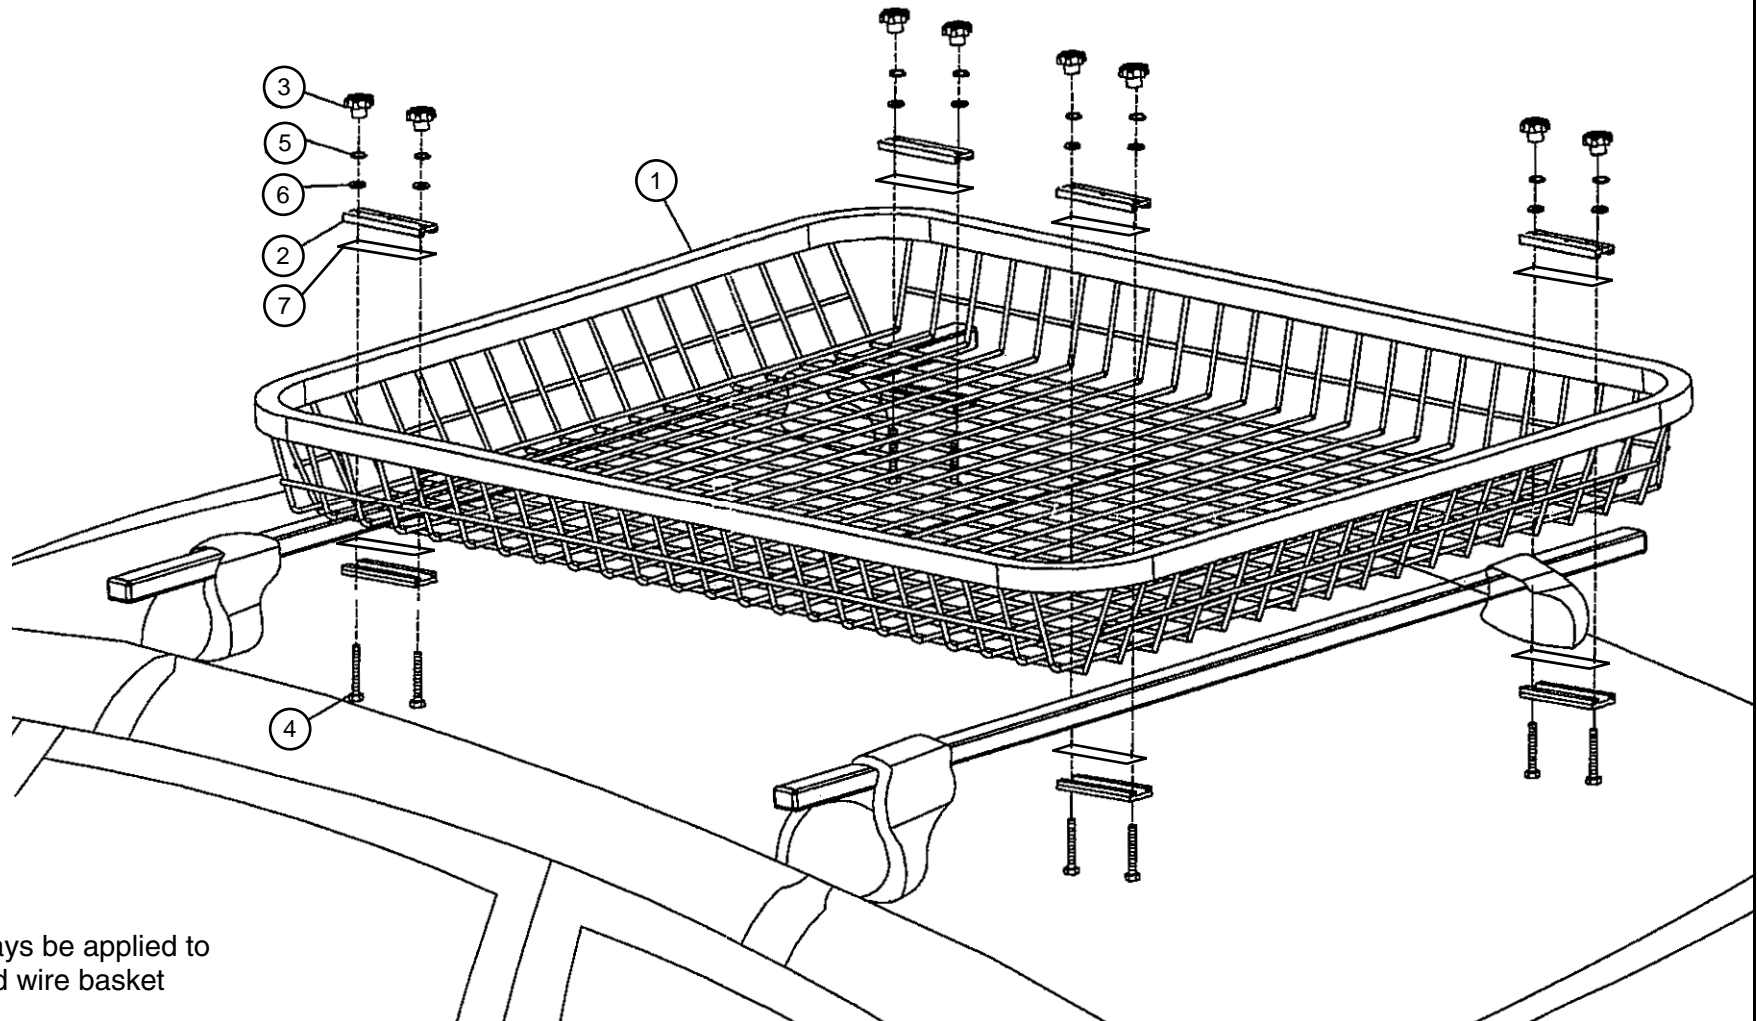

INSTALLATION INSTRUCTIONS

WIRE BASKET

PART # PR3061 & PR3062

Kit Contains

No.	Part	Description	Qty
1	Wire Basket	1250 x 950 x 120 mm	1
2	Clamping Yoke	Aluminum, 110 x 25 x 8 mm	8
3	Plastic Knob with Nut	M6	8
4	Hex Bolt	M6	8
5	Spring Washer	M6	8
6	Flat Washer	M6	8
7	Foam	25 x 80 mm	8

Note:

Foam pieces should always be applied to protect your roof rack and wire basket